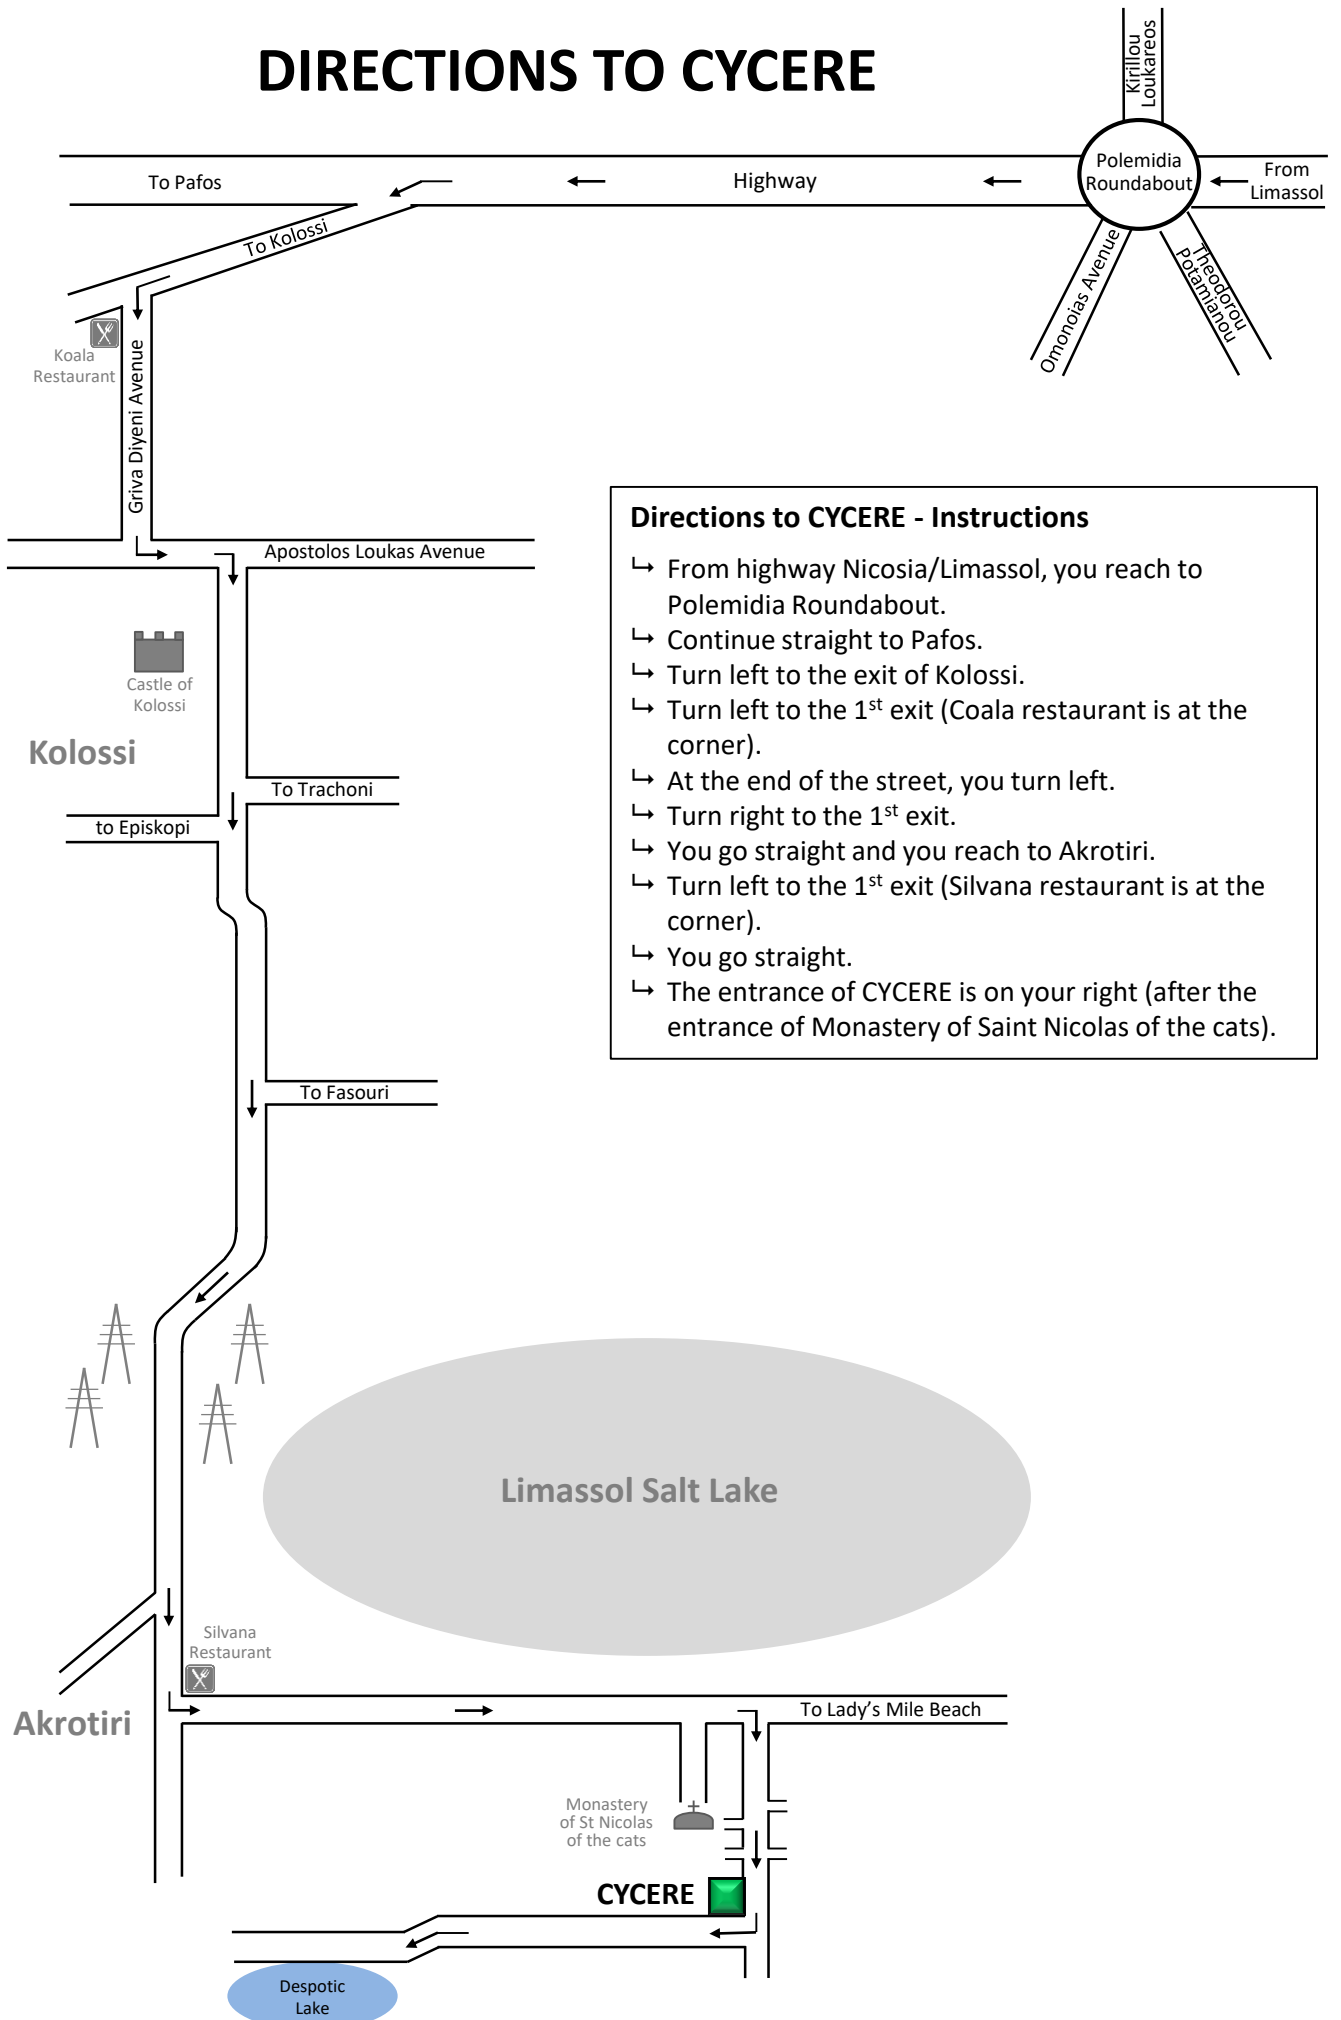

DIRECTIONS TO CYCERE

Directions to CYCERE - Instructions

- ↳ From highway Nicosia/Limassol, you reach to Polemidia Roundabout.
- ↳ Continue straight to Pafos.
- ↳ Turn left to the exit of Kolossi.
- ↳ Turn left to the 1st exit (Coala restaurant is at the corner).
- ↳ At the end of the street, you turn left.
- ↳ Turn right to the 1st exit.
- ↳ You go straight and you reach to Akrotiri.
- ↳ Turn left to the 1st exit (Silvana restaurant is at the corner).
- ↳ You go straight.
- ↳ The entrance of CYCERE is on your right (after the entrance of Monastery of Saint Nicolas of the cats).